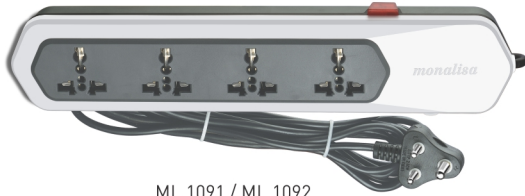

## EXTENSION CORDS (FLAP PACKING)

Code	Item	HSN CODE	MRP ₹	Pkg. Out/Master
<b>EXTENSION CORDS 240V~</b>				
ML 1071	<b>Sitara 2 Pin 4 Yards Cable</b> Universal socket with handle, master switch & indicator	8537	107.00	5/250
ML 1072	<b>Lovely 2 Pin 4.5 Yards Cable</b> Universal socket with handle, master switch & indicator	8537	100.00	5/240
ML 1073	<b>Sitara Colour 2 Pin 3 Yards Cable</b> Universal socket with handle, master switch & indicator	8537	100.00	5/250
ML 1074	<b>Focus + 2 Pin 4 Yards Cable</b> Universal socket with handle, master switch & indicator	8537	108.00	5/240
ML 1075	<b>Cute 2 Pin 8 Yards Cable</b> Universal socket with handle, master switch & indicator	8537	143.00	5/225
ML 1076	<b>Cute Colour 2 Pin 7 Yards Cable</b> Universal socket with handle, master switch & indicator	8537	136.00	5/225
ML 1077	<b>Sitara 2 Pin 8 Yards Cable</b> Universal socket with handle, master switch & indicator	8537	143.00	5/225
ML 1078	<b>Sitara 3 Pin 4 Yards Cable</b> Universal socket with handle, master switch & indicator	8537	164.00	5/225
ML 1079	<b>Duster 2 Pin 3 Yards Cable</b> Universal socket with handle, master switch & indicator	8537	104.00	5/240
ML 1080	<b>Payal 2 Pin 4 Yards Cable</b> Universal socket with handle, master switch & indicator	8537	105.00	5/250
ML 1081	<b>Deluxe 2 Pin 4 Yards Cable</b> Universal socket with handle, master switch & indicator	8537	97.00	5/240