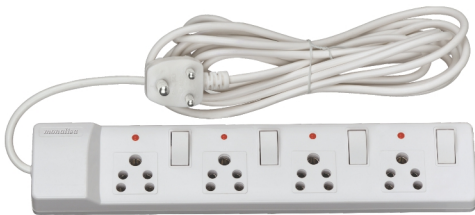

ML 1099 / ML 1100