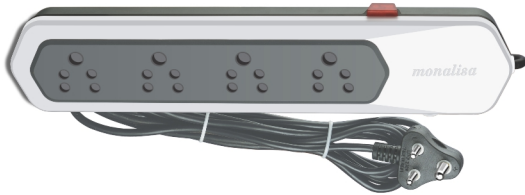

ML 1095 / ML 1096
ML 1097 / ML 1098